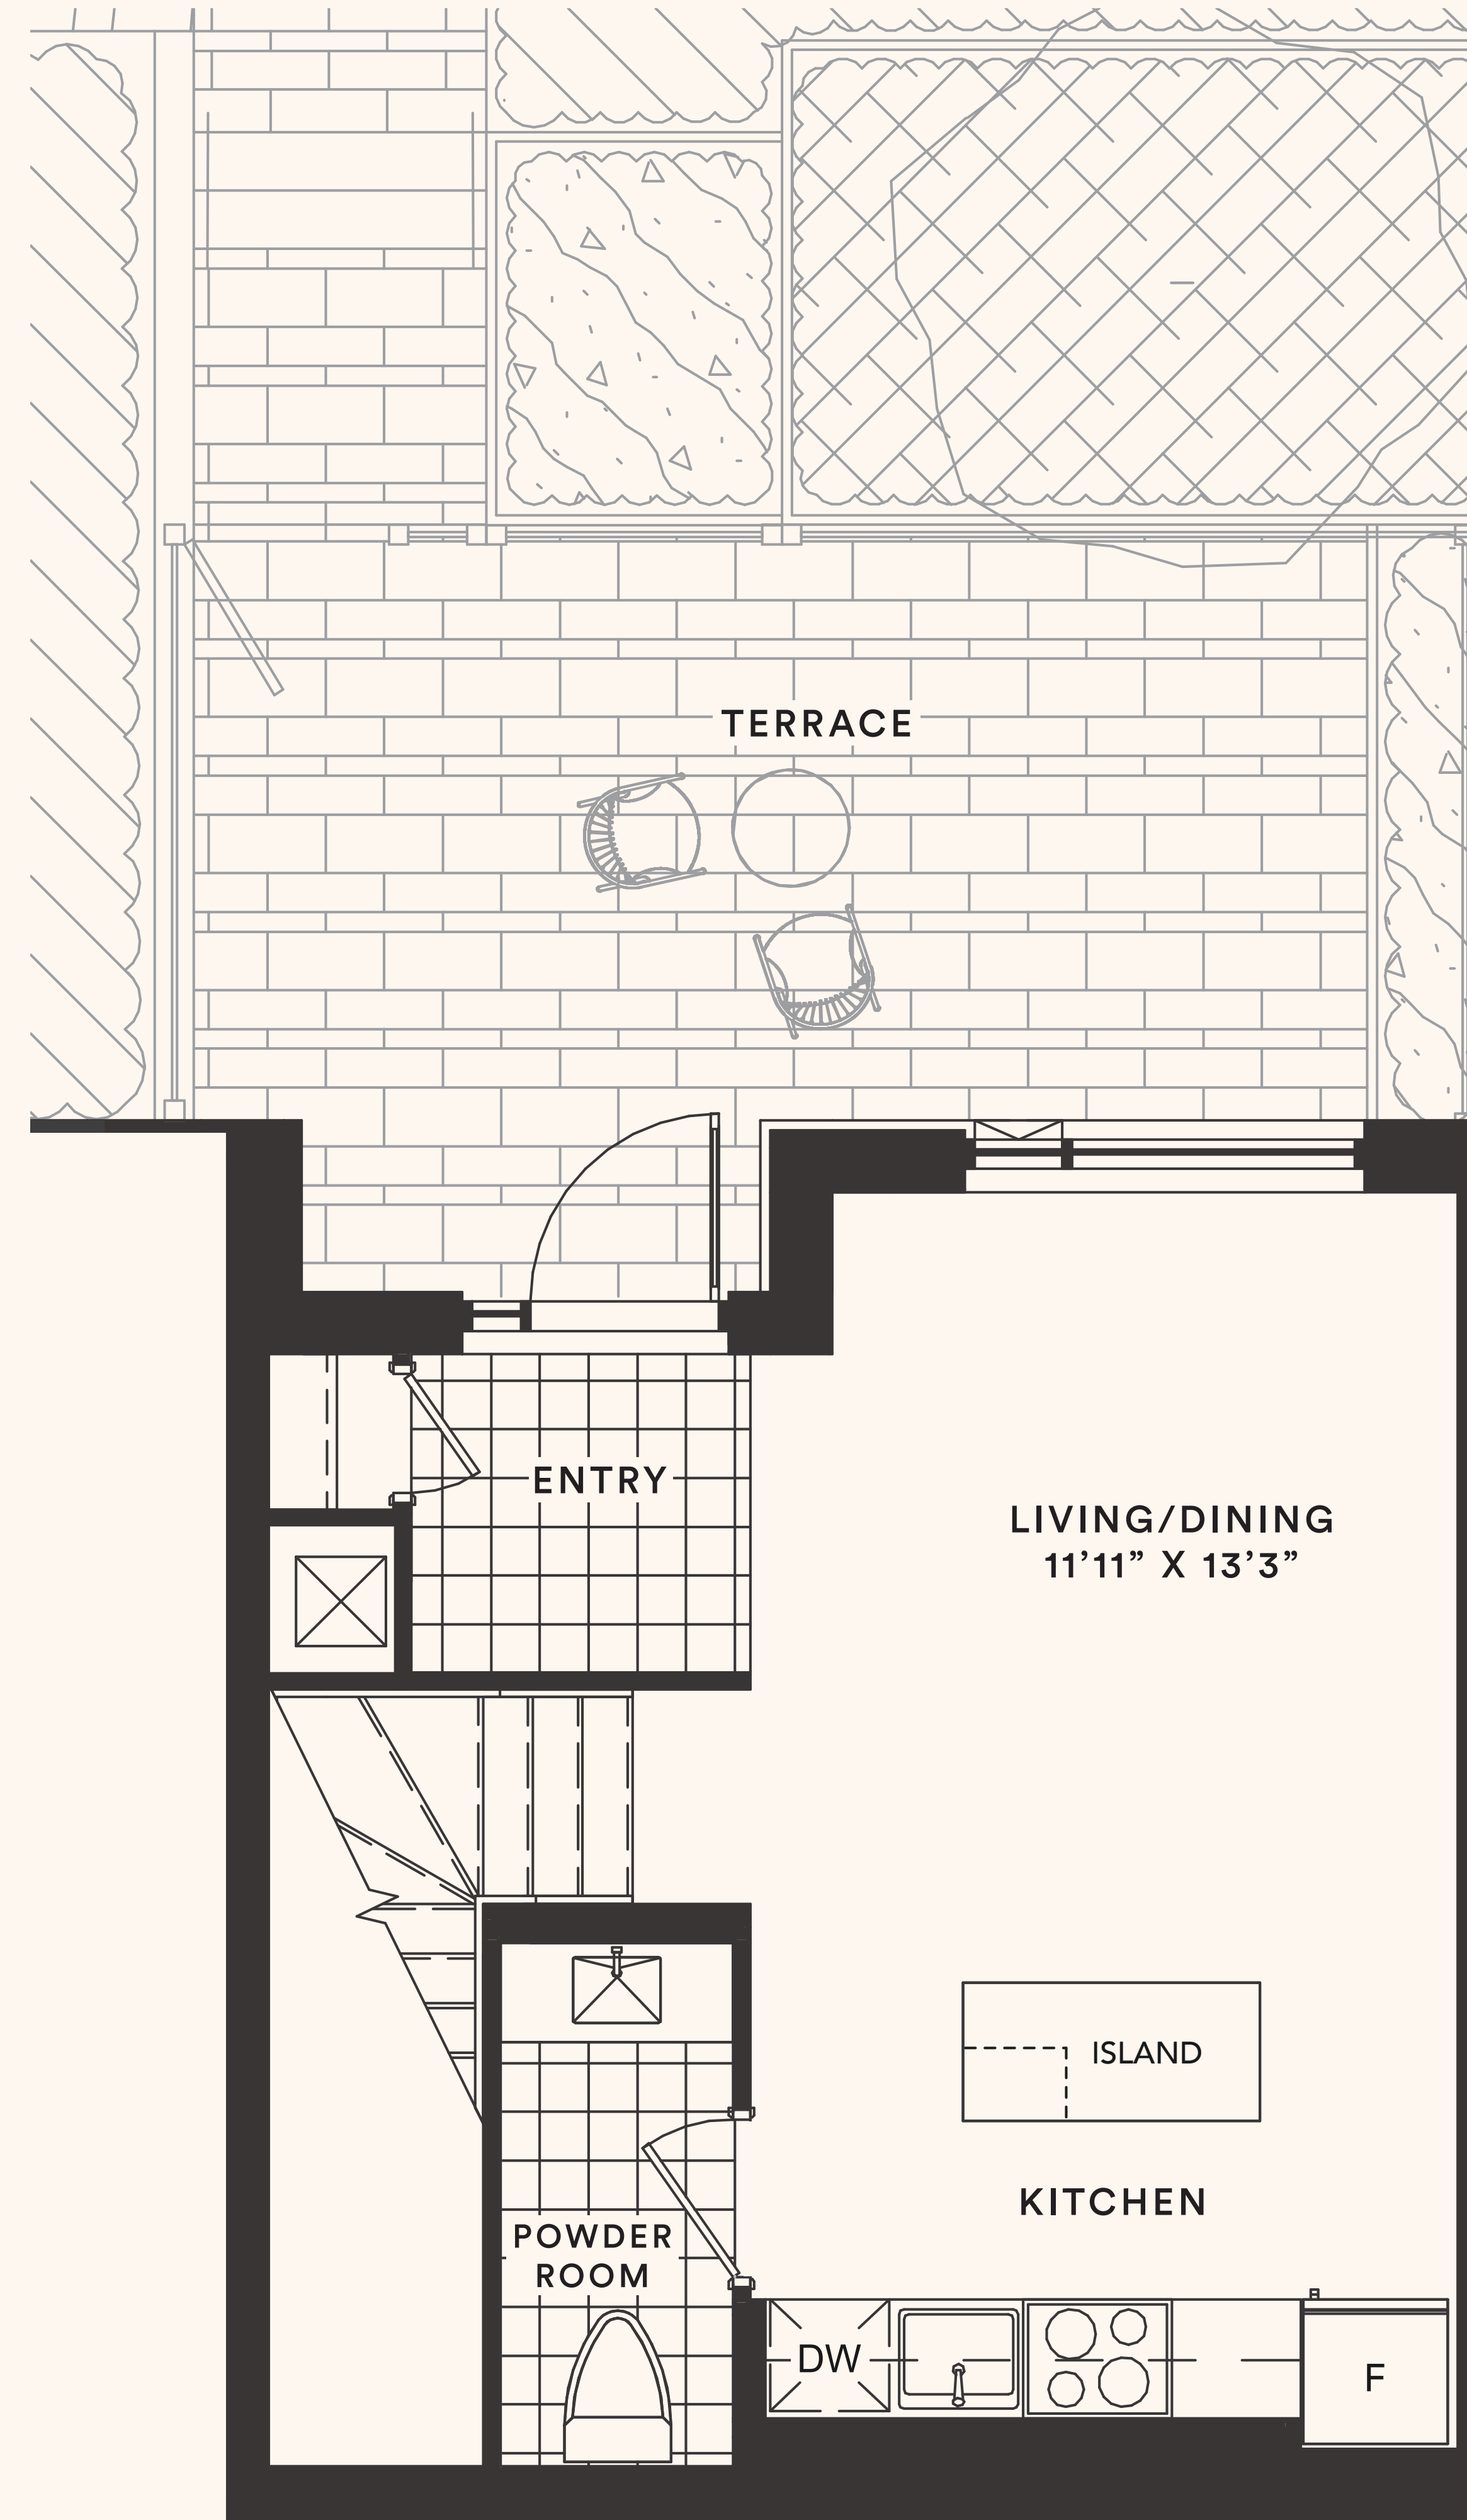

FLOOR 6

FLOOR 5

FLOOR 4

FLOOR 3

Beverley Glen Blvd.

Bathurst St.

The Fiora

TH 3

TWO BEDROOM

Suite area: 1134 sq.ft.

Outdoor area: 190+31 sq.ft.

Total area: 1355 sq.ft.

Floor 1

Floor 2

The Basil

TH 1

TWO BEDROOM + DEN

Suite area: 1242 sq.ft.

Outdoor area: 216+31 sq.ft.

Total area: 1489 sq.ft.

Floor 1

Floor 2