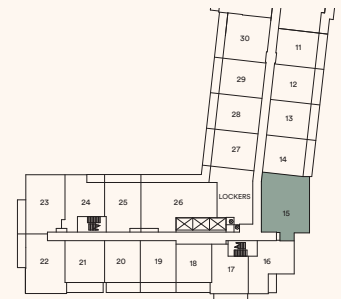

FLOOR 6

FLOOR 5

FLOOR 4

FLOOR 3

Beverley Glen Blvd.

Bathurst St.

The Fiora

TH 3

TWO BEDROOM

Suite area: 1134 sq.ft.

Outdoor area: 190+31 sq.ft.

Total area: 1355 sq.ft.

Floor 1

Floor 2

The Basil

TH 1