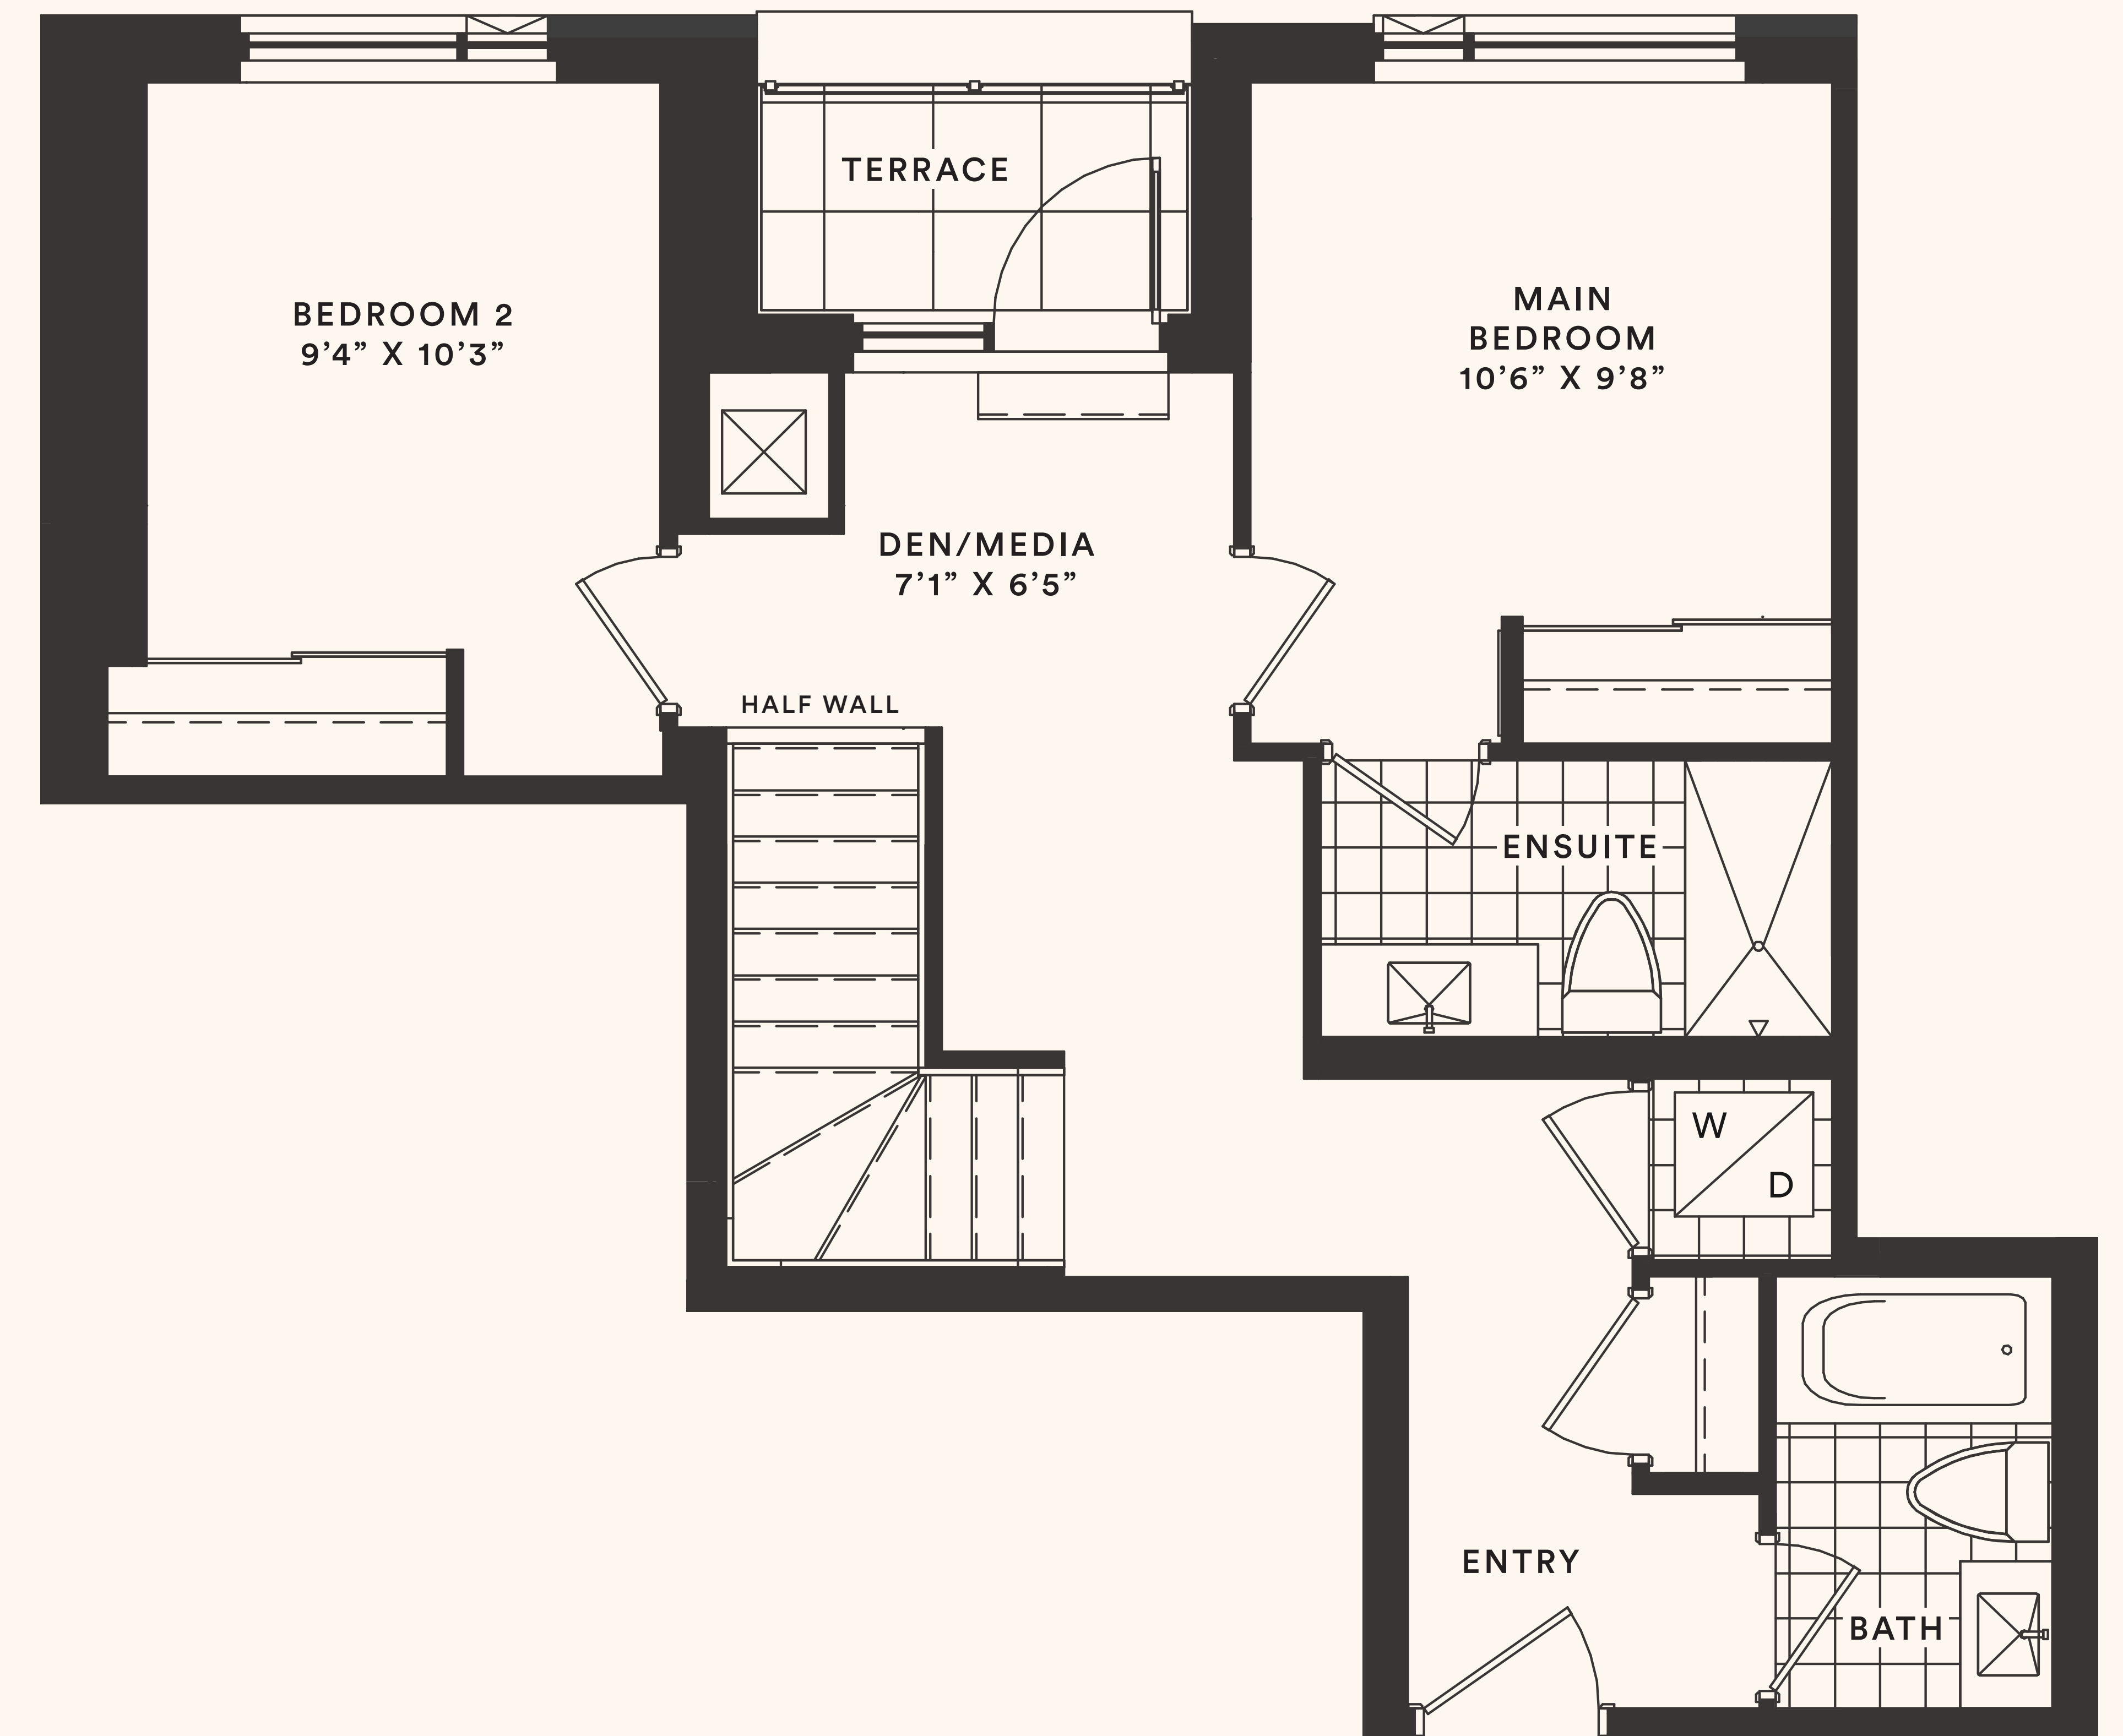

FLOOR 6

FLOOR 5

FLOOR 4

FLOOR 3

Beverley Glen Blvd.

Bathurst St.

The Fiora

TH 3

TWO BEDROOM

Suite area: 1134 sq.ft.

Outdoor area: 190+31 sq.ft.

Total area: 1355 sq.ft.

Floor 1

Floor 2

The Basil

TH 1

TWO BEDROOM + DEN

Suite area: 1242 sq.ft.

Outdoor area: 216+31 sq.ft.

Total area: 1489 sq.ft.

Floor 1

Floor 2