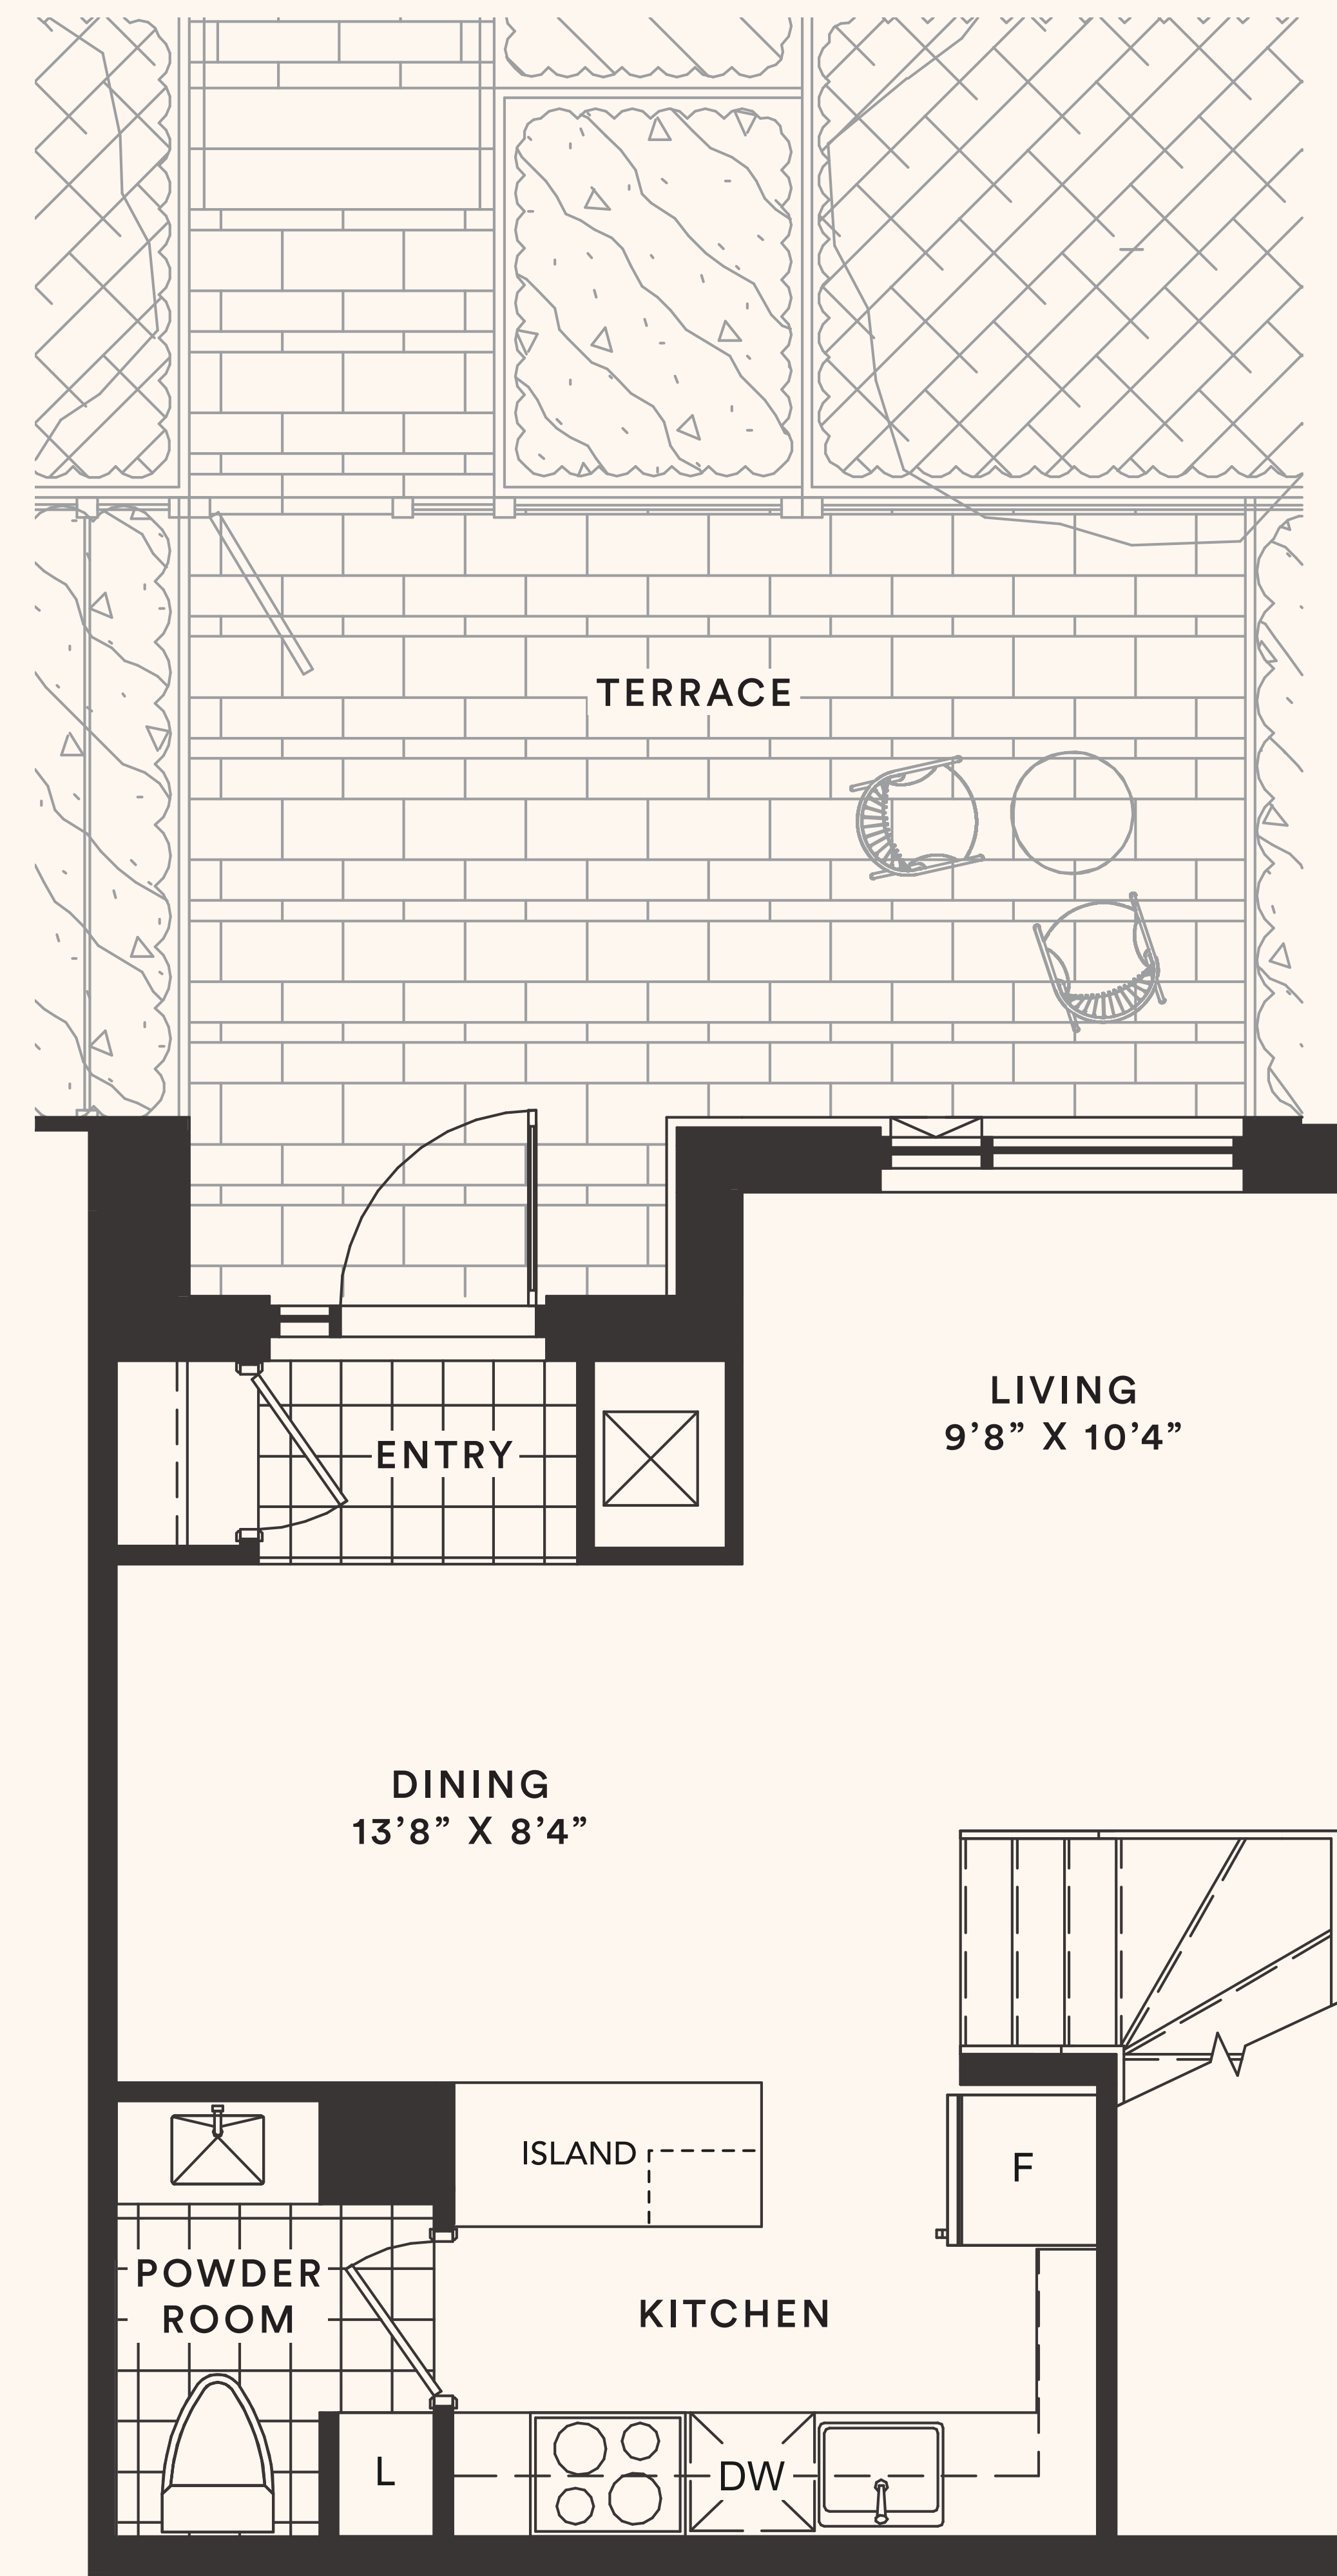

FLOOR 6

FLOOR 5

FLOOR 4

FLOOR 3

Beverley Glen Blvd.

Bathurst St.

The Fiora

TH 3

TWO BEDROOM

Suite area: 1134 sq.ft.

Outdoor area: 190+31 sq.ft.

Total area: 1355 sq.ft.

Floor 1

Floor 2

The Basil

TH 1

TWO BEDROOM + DEN

Suite area: 1242 sq.ft.

Outdoor area: 216+31 sq.ft.

Total area: 1489 sq.ft.

Floor 1

Floor 2