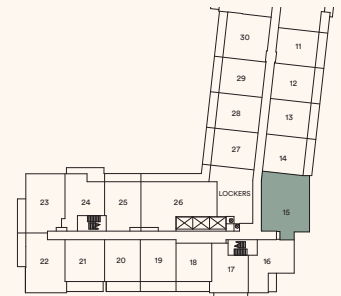

FLOOR 6

FLOOR 5

FLOOR 4

FLOOR 3

Beverley Glen Blvd.

Bathurst St.

The Fiora

TH 3

TWO BEDROOM

Suite area: 1134 sq.ft.

Outdoor area: 190+31 sq.ft.

Total area: 1355 sq.ft.

Floor 1

Floor 2

The Basil

TH 1