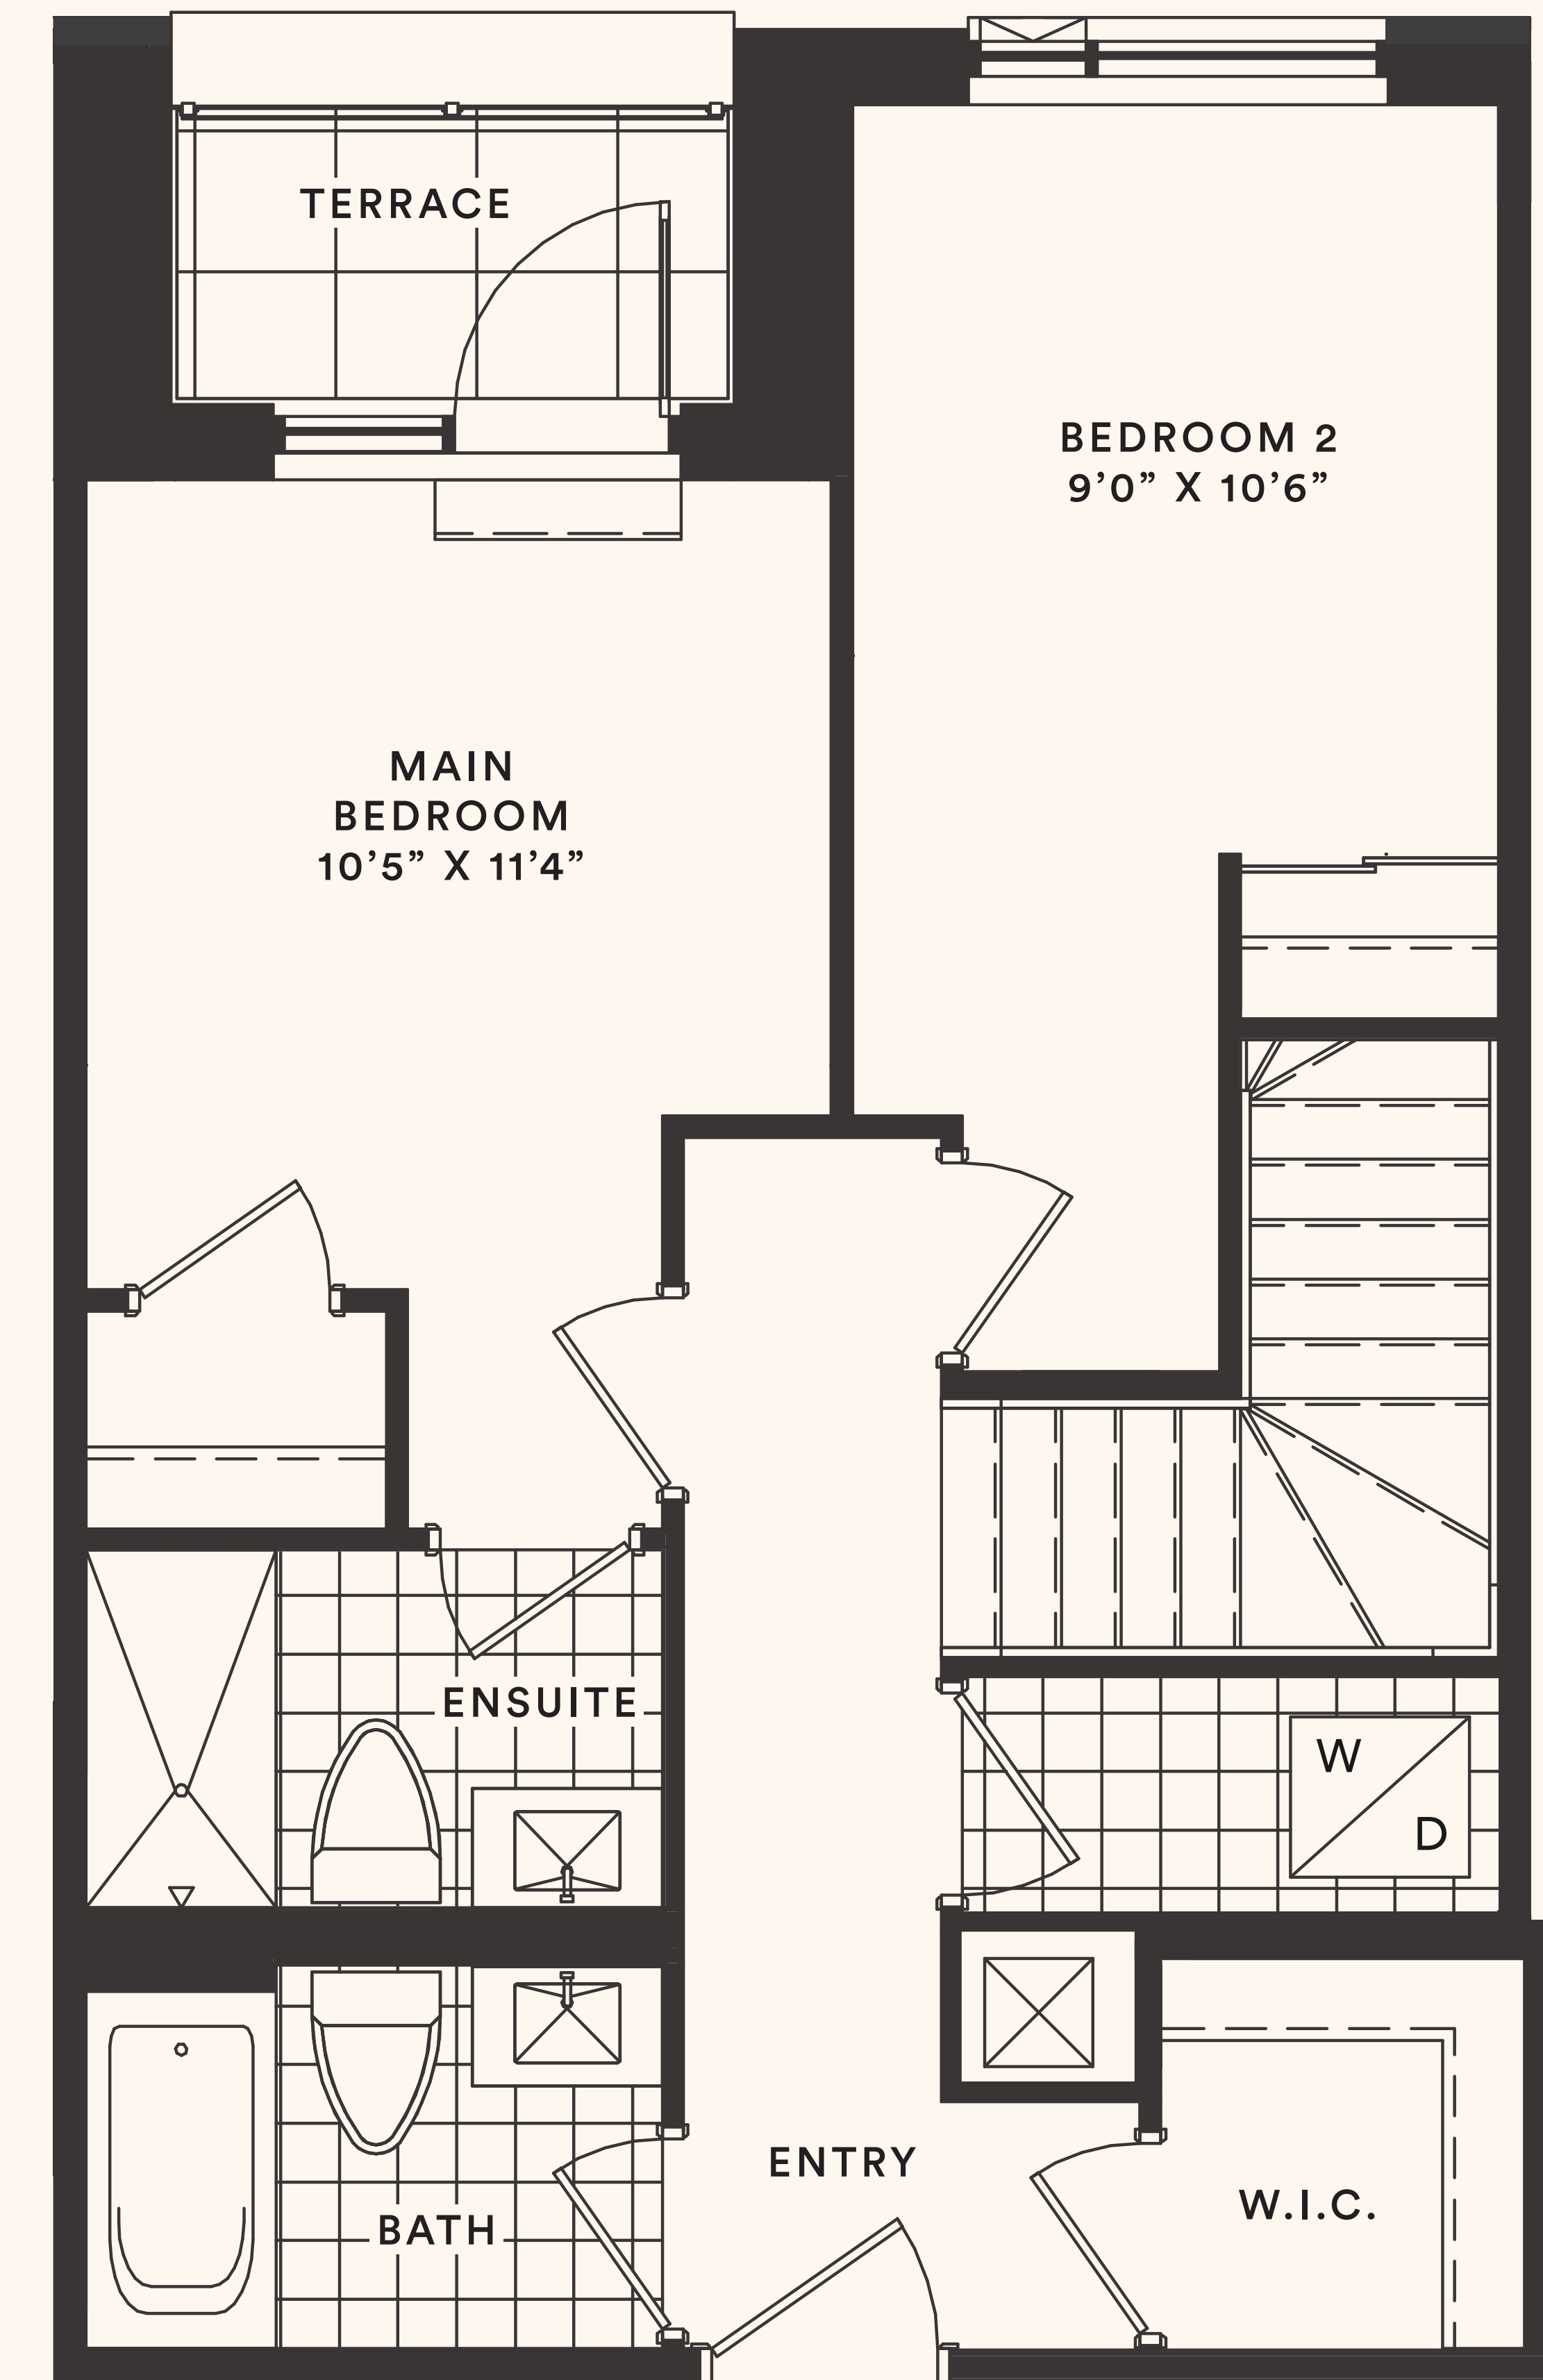

FLOOR 6

FLOOR 5

FLOOR 4

FLOOR 3

Beverley Glen Blvd.

Bathurst St.

The Fiora

TH 3

TWO BEDROOM

Suite area: 1134 sq.ft.

Outdoor area: 190+31 sq.ft.

Total area: 1355 sq.ft.

Floor 1

Floor 2

The Basil

TH 1

TWO BEDROOM + DEN

Suite area: 1242 sq.ft.

Outdoor area: 216+31 sq.ft.

Total area: 1489 sq.ft.

Floor 1

Floor 2