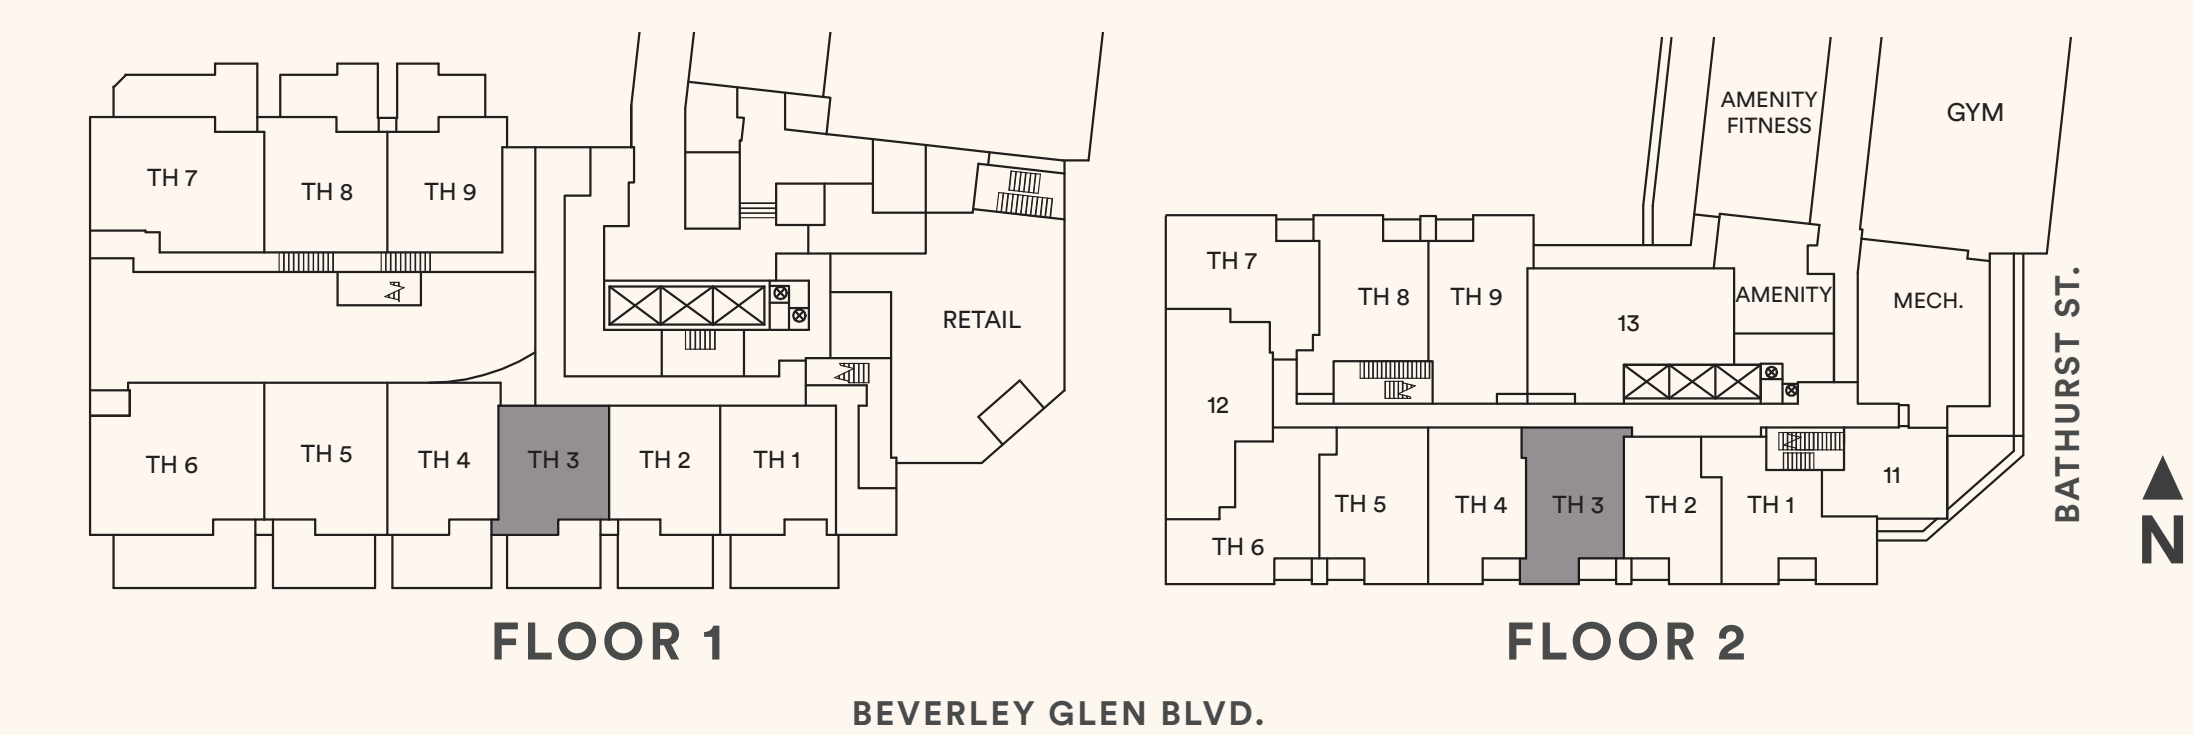

FLOOR 6

FLOOR 5

FLOOR 4

FLOOR 3

Beverley Glen Blvd.

Bathurst St.

The Fiora

TH 3

TWO BEDROOM

Suite area: 1134 sq.ft.

Outdoor area: 190+31 sq.ft.

Total area: 1355 sq.ft.

Floor 1

Floor 2

The Basil

TH 1

TWO BEDROOM + DEN

Suite area: 1242 sq.ft.

Outdoor area: 216+31 sq.ft.

Total area: 1489 sq.ft.

Floor 1

Floor 2