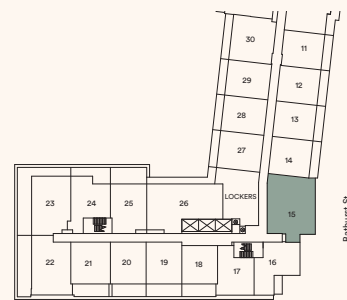

FLOOR 6

FLOOR 5

FLOOR 4

FLOOR 3

Beverley Glen Blvd.

Bathurst St.

The Fiora

TH 3

TWO BEDROOM

Suite area: 1134 sq.ft.

Outdoor area: 190+31 sq.ft.

Total area: 1355 sq.ft.

Floor 1

Floor 2

The Basil

TH 1